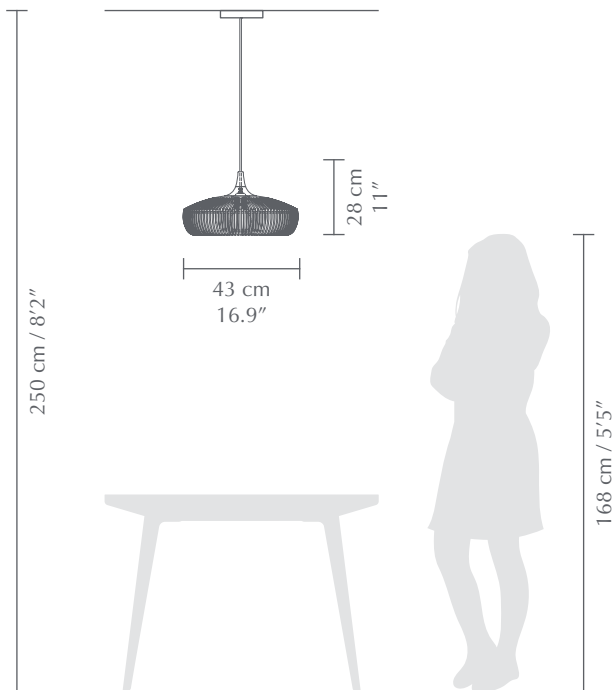

CLAVA DINE WOOD | LAMP SHADE

Designed by Soren Ravn Christensen

UMAGE