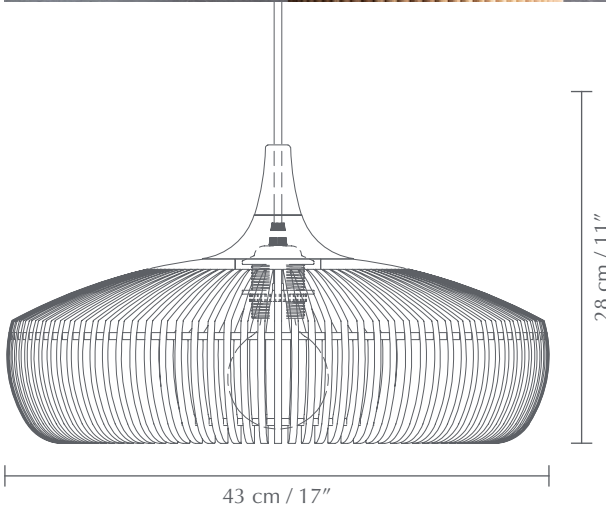

# CLAVA DINE WOOD | LAMPSHADE

Designed by Soren Ravn Christensen

 Pendant lampshade  
Compatible with E26 / E27

 **DIMENSIONS**  
Ø: 43 cm / 17"  
H: 24 cm / 9.4"

 **MATERIAL**  
Oak, ash, laminated veneer

 **WEIGHT INCL. PACKAGING**  
3.4 kg

 **LIGHT SOURCE**  
E26 / E27 - max 15W LED (not included)

 **PACKAGING**  
Gift box dimensions (L x W x H):  
45.8 x 45.8 x 16 cm / 18 x 18 x 6.3"

 **ASSEMBLY TIME**  
5 min - video guide at [umage.com](http://umage.com)

## RECOMMENDED ACCS.

Cord set  
Canopy  
Swag kit  
Cannonball  
Cannonball cluster 2  
Cannonball cluster 3  
Rosette  
Idea 6W 60 mm / 2.3" LED bulb  
Idea 6W 80 mm / 3.1" LED bulb  
Idea 2W 80 mm / 3.1" LED bulb  
Idea 4W 40 mm / 1.6" LED bulb  
Idea 2W 45 mm / 1.8" LED bulb  
Idea 7W 60 mm / 2.3" LED bulb  
Idea 7W 80 mm / 3.1" LED bulb  
Idea 13W 70 mm / 2.8" LED bulb