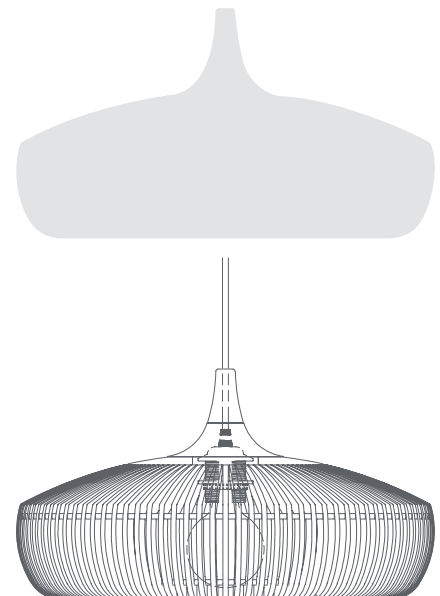

CLAVA DINE WOOD | LAMP SHADE

Designed by Soren Ravn Christensen

UMAGE